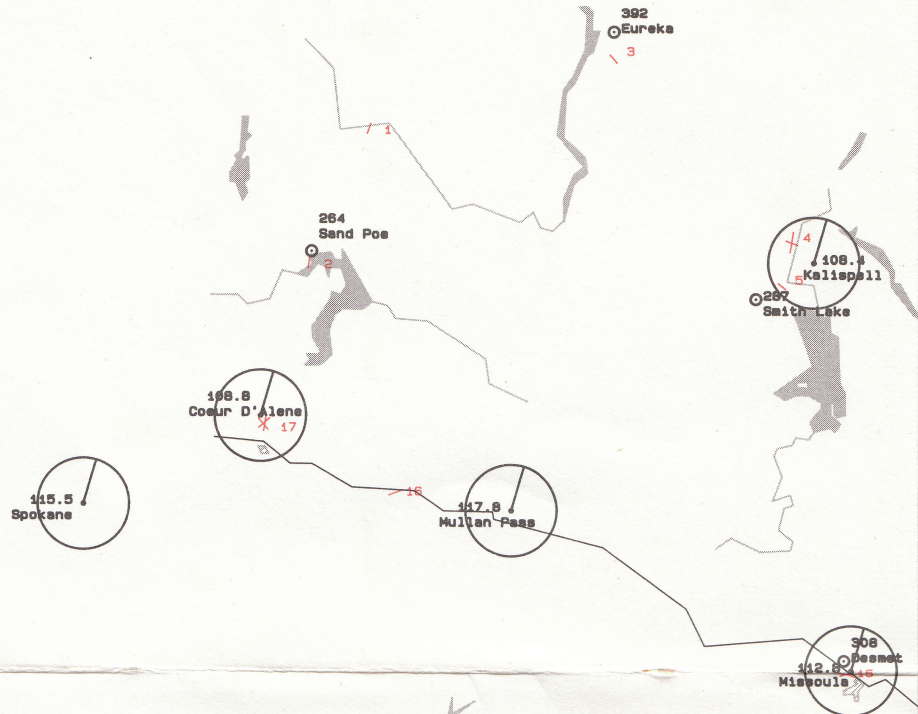

GREAT FALLS SECTIONAL

- 1 Bonners Ferry, Boundary Co.
- 2 Sandpoint, County - City
- 3 Eureka
- 4 Kalispell, Glacier Park Int'l
- 5 Kalispell City
- 6 Choteau
- 7 Cut Bank
- 8 Shelby
- 9 Conrad
- 10 Chester, Liberty Co.
- 11 Great Falls Int'l
- 12 Havre City Co.
- 13 Chinook
- 14 Lewistown
- 15 Missoula
- 16 Kellogg, Shoshone Co.
- 17 Coeur D'Alene
- 18 Grangeville, Idaho Co.
- 19 Challis
- 20 Salmon
- 21 Hamilton, Ravalli Co.
- 22 Phillipsburg, Riddick
- 23 Anaconda
- 24 Butte, Bert Mooney
- 25 Dillon
- 26 Dell Flight Strip
- 27 Helena
- 28 West Yellowstone, Yellowstone
- 29 Bozeman, Gallatin
- 30 Townsend
- 31 Livingston, Mission
- 32 Big Timber
- 33 Harlowton, Wheatland Co. at Harlowton
- 34 Cody, Faust Regional

LEGEND

frequency NDB
 name
 396 Omak

frequency VOR Needle points to magnetic north
 name
 113.7 Victoria

24 Airport Layout Diagram (runway lengths are 3 times scale length)

Roads

Rivers

Lakes, Reservoirs, Oceans

City or Metropolitan Area

50 nautical miles